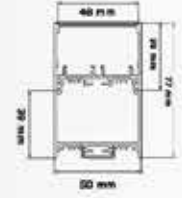

LINEER ARMATÜR

15W-120cm

243X51 Siyah Cövide	242X51 Gri Cövide	240X51 Beyaz Cövide
$102,00	$102,00	$102,00

Işık Rengi

X=3 3000K ●

X=4 4000K ●

X=6 6500K ●

220

VAC

1200

Lm

IP20

LINEER ARMATÜR

30W-120cm

243X52 Siyah Cövide	242X52 Gri Cövide	240X52 Beyaz Cövide
$130,00	$130,00	$130,00

Işık Rengi

X=3 3000K ●

X=4 4000K ●

X=6 6500K ●

220

VAC

2400

Lm

IP20

LINEER ARMATÜR

45W-120cm

243X53 Siyah Cövide	242X53 Gri Cövide	240X53 Beyaz Cövide
$168,00	$168,00	$168,00

Işık Rengi

X=3 3000K ●

X=4 4000K ●

X=6 6500K ●

220

VAC

3600

Lm

IP20

LINEER ARMATÜR

30W-180cm

243X61 Siyah Cövide	242X61 Gri Cövide	240X61 Beyaz Cövide
$147,00	$147,00	$147,00

Işık Rengi

X=3 3000K ●

X=4 4000K ●

X=6 6500K ●

220

VAC

2400

Lm

IP20

LINEER ARMATÜR

60W-180cm

243X62 Siyah Cövide	242X62 Gri Cövide	240X62 Beyaz Cövide
$204,00	$204,00	$204,00

Işık Rengi

X=3 3000K ●

X=4 4000K ●

X=6 6500K ●

220

VAC

4800

Lm

IP20

LINEER ARMATÜR

85W-180cm

243X63 Siyah Cövide	242X63 Gri Cövide	240X63 Beyaz Cövide
$278,00	$278,00	$278,00

Işık Rengi

X=3 3000K ●

X=4 4000K ●

X=6 6500K ●

220

VAC

6800

Lm

IP20