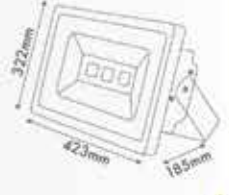

1
Adet

220V
AC

9000
Lm

IP65